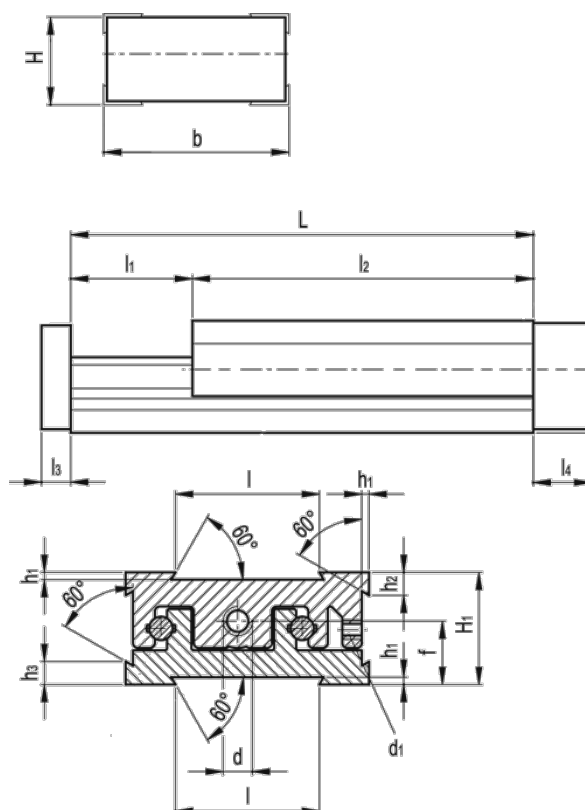

Data Sheet

Article number: 20782030

Description: Adjustable slide unit
GN 900-120-185-25-S-1

Measures

$b = 120$	$h3 = 13.8$
$d = M10 \times 1$	$l = 80$
$d1 = M5$	$L - l1 = 185 - 25$
$f = 26.3$	$l2 = 160$
$H = 45.0$	$l3 = 10$
$h1 = 2.0$	$l4 = 18$
$H1 = 46$	
$h2 = 13.8$	